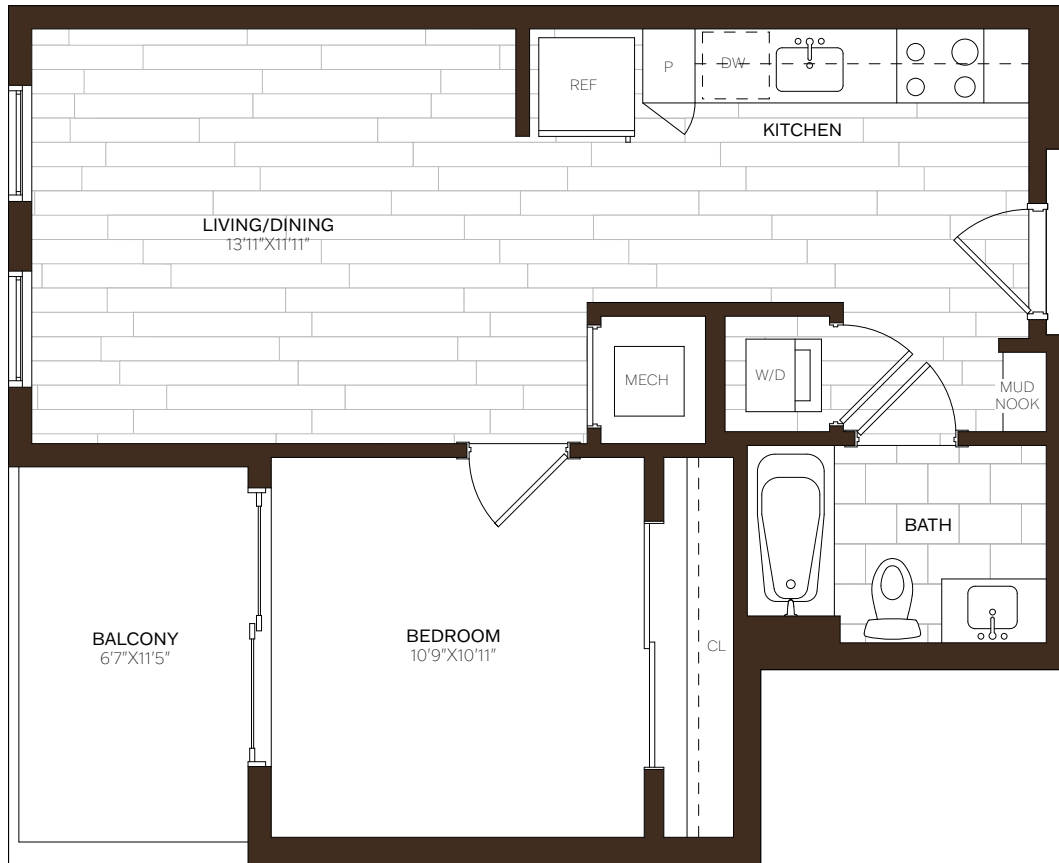

BROAD & WASHINGTON

** Square footage displayed is approximate and may vary slightly.
Rental rates, availability, lease terms, deposits, apartment
features and specials are subject to change without notice.
Details and dimensions may differ from actual plans.*

A1 | 1 BED | 1 BATH | 601 SQ. FT

APARTMENT _____ DATE AVAILABLE _____ RENT _____